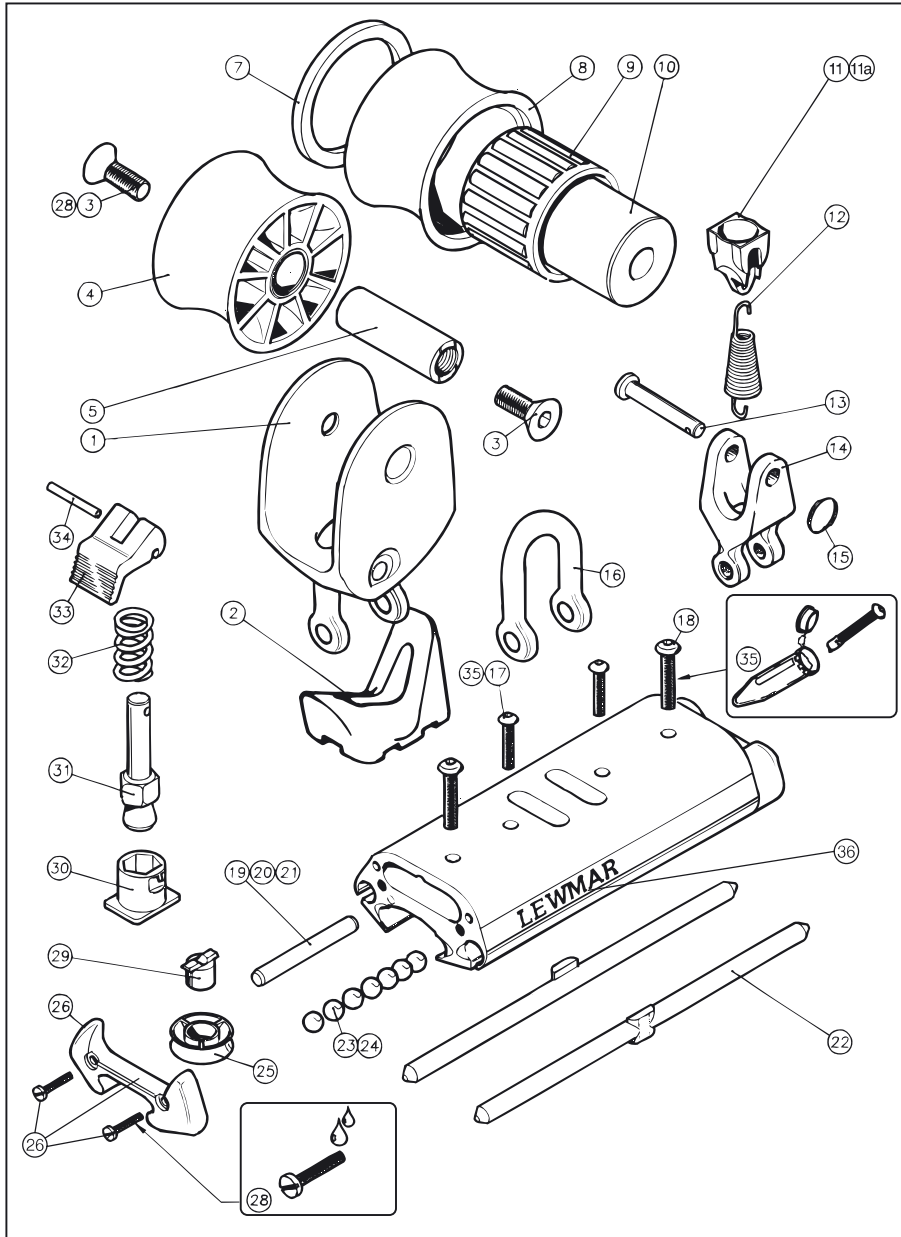

2. CARS

2.5 Size 2 Cars

LEWMAR

2. CARS

2.5 Size 2 Cars

Item	Description	Part Number	Assembly Number
1	Genoa Stirrup Assembly		28000802
2	Angled Rubber Upstand	25002321	
4	Genoa Sheave		
5	Genoa Spindle		29172054
6	Genoa Screw		
7	High Spec. Thrust Washer	25000188	
8	High Spec. Genoa Sheave	25000186	29172027
9	Torlon Bearing Assembly	15000018	
10	High Spec. Genoa Spindle	25000187	
11	Mainsheet Link Cup - Bag of 10	29172043	
11a	Mainsheet Link for Size 1 Racing - Bag of 10	29905124	
12	Mainsheet Link Spring		29172024
13	Clevis Pin		
14	Mainsheet Link		
15	Split Ring		
16	Shackle	25000047	
17	Screw M5 x 20	B4201	
18	Screw M6 x 20	25000591	
19	Shackle Pin Standard Car	25000048	
20	Shackle Pin 257mm Car	25000204	
21	Shackle Pin 380mm Car	25000189	
22	Slide Rod (Pair)		29172026
23	Delrin Ball 5/16" x 84		29172022
24	Torlon Ball 5/16" x 84		29172021
25	Control Line Sheave	25000031	
26	End Cap Kit - Plastic (Including Screws)		29172045
26	End Cap Kit - Alloy (Including Screws)		29172044
28	Use Loctite Nutloc 242E		
29	Sheave Bearing	25000037	
30	Plunger Sleeve		
31	Plunger		
32	Plunger Spring		29172048
33	Plunger Cam		
34	Spirol Pin		
35	Grease Vial	28000810	
36	Lewmar Label	25000022	

LEWMAR