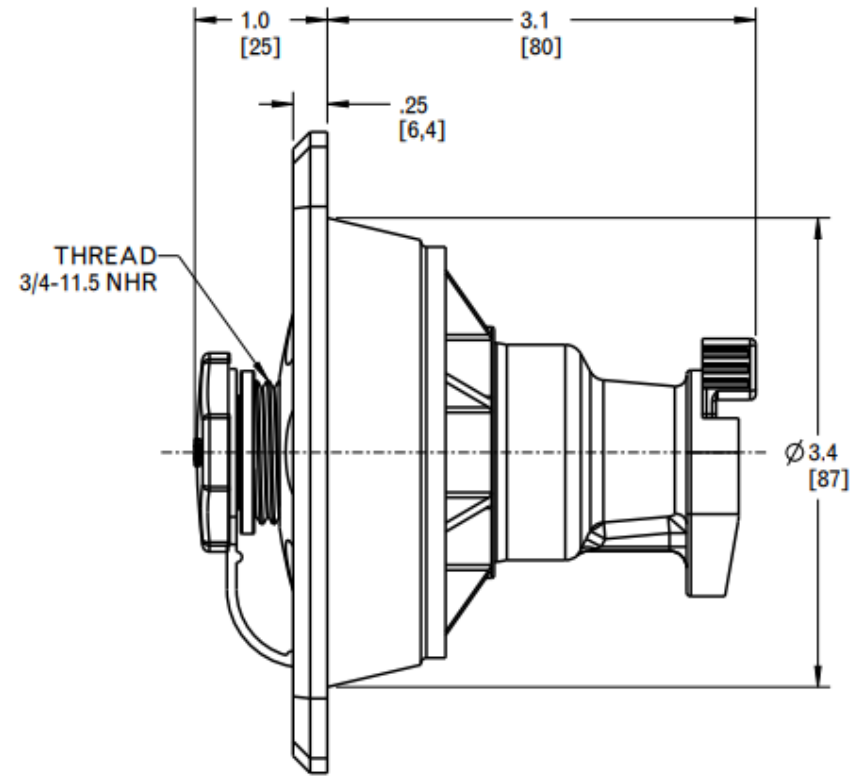

a xylem brand

Jabco Water Pressure Regulators Model 44412-1045

inches (mm)