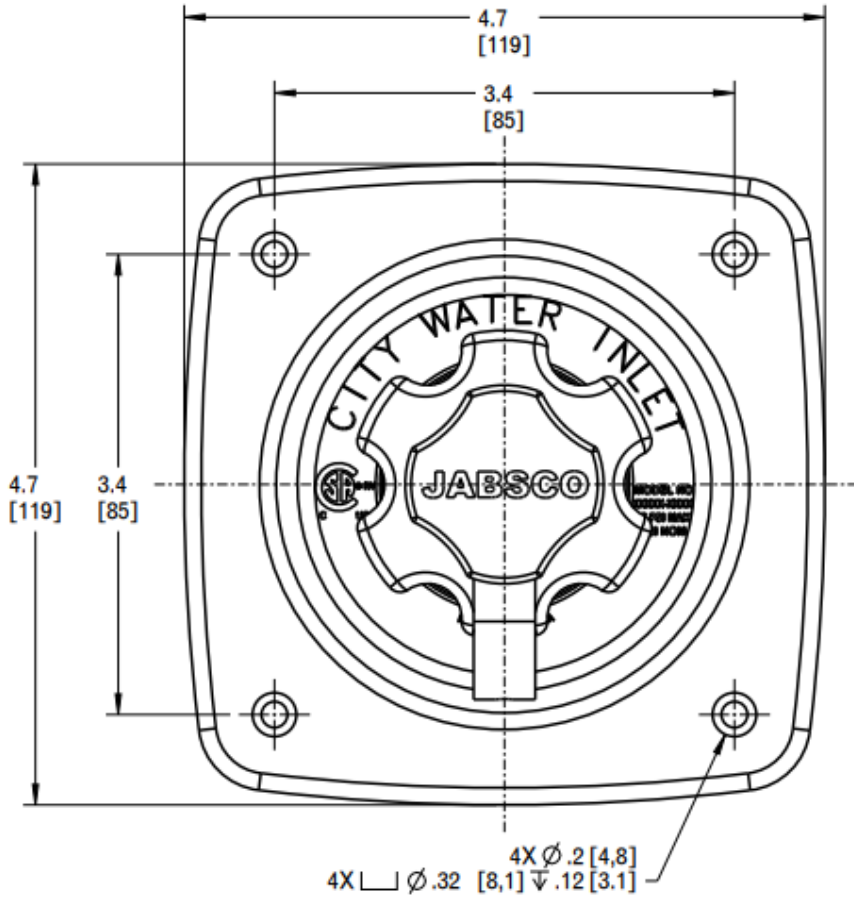

a xylem brand

Jabco Water Pressure Regulators Model 44412-1045

inches (mm)