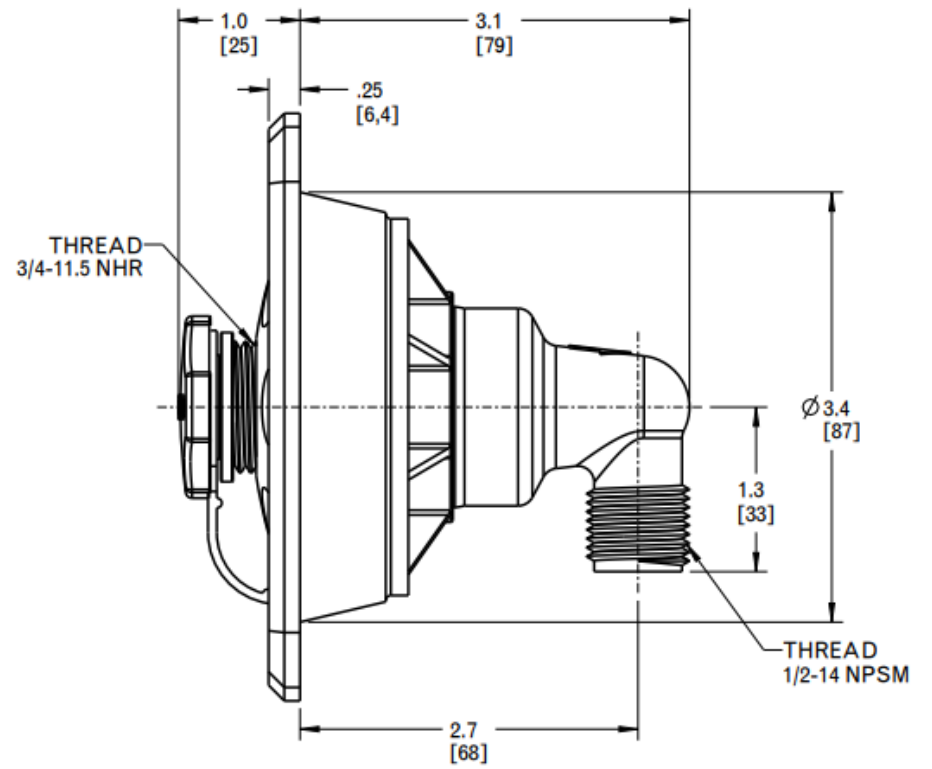

# Jabco Water Pressure Regulators Model 44411-2045

inches (mm)