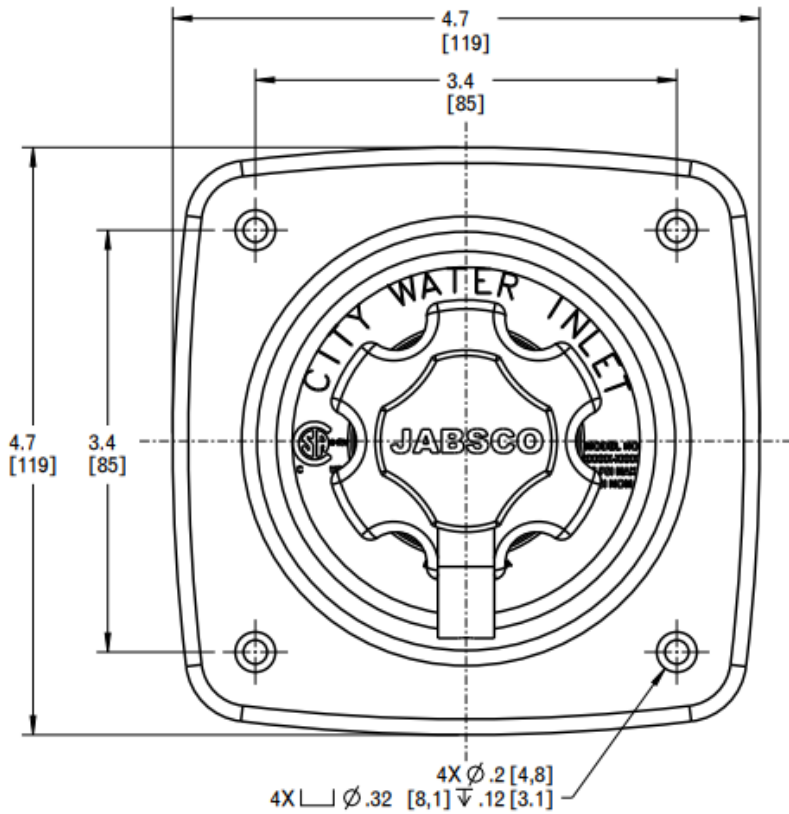

# Jabco Water Pressure Regulators Model 44411-2045

inches (mm)