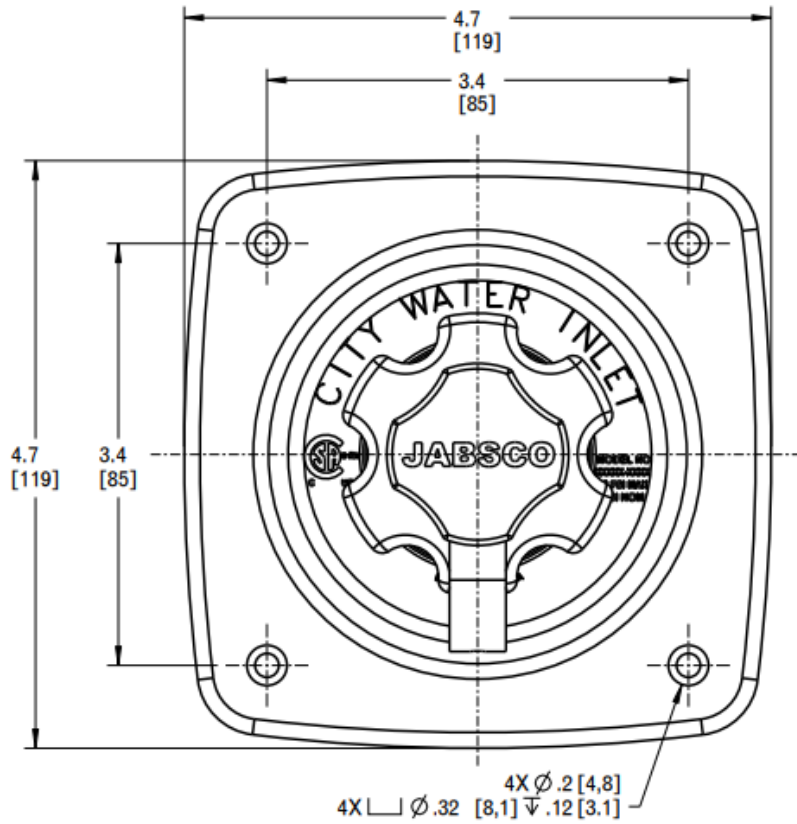

a xylem brand

Jabco Water Pressure Regulators Model 44411-1045

inches (mm)