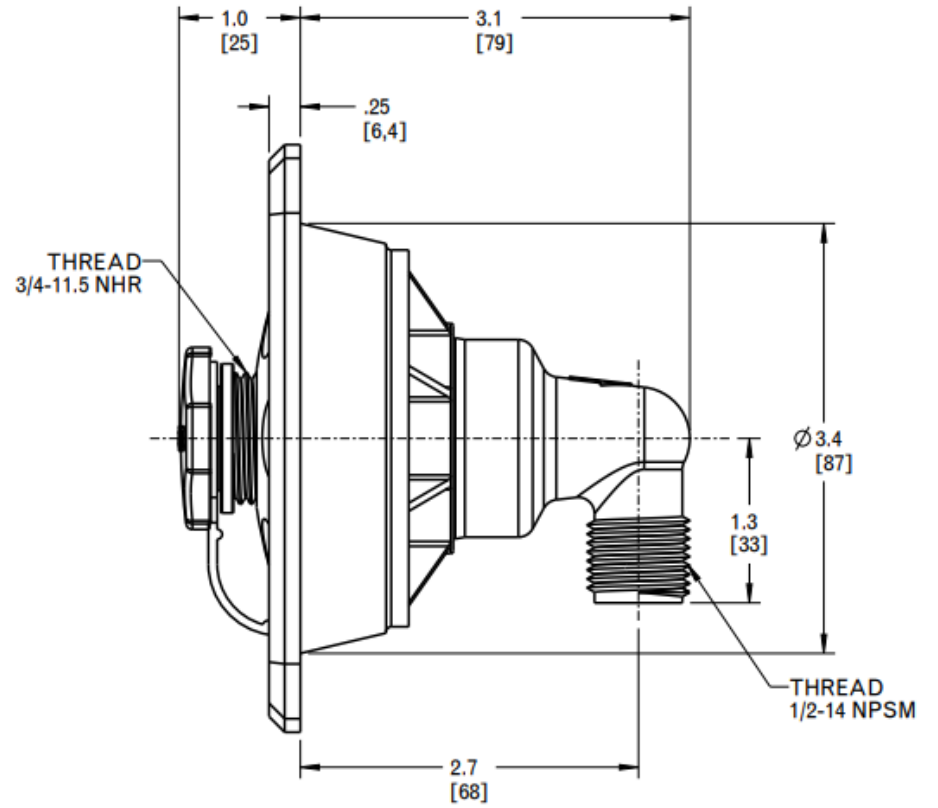

a xylem brand

Jabco Water Pressure Regulators Model 44411-1045

inches (mm)