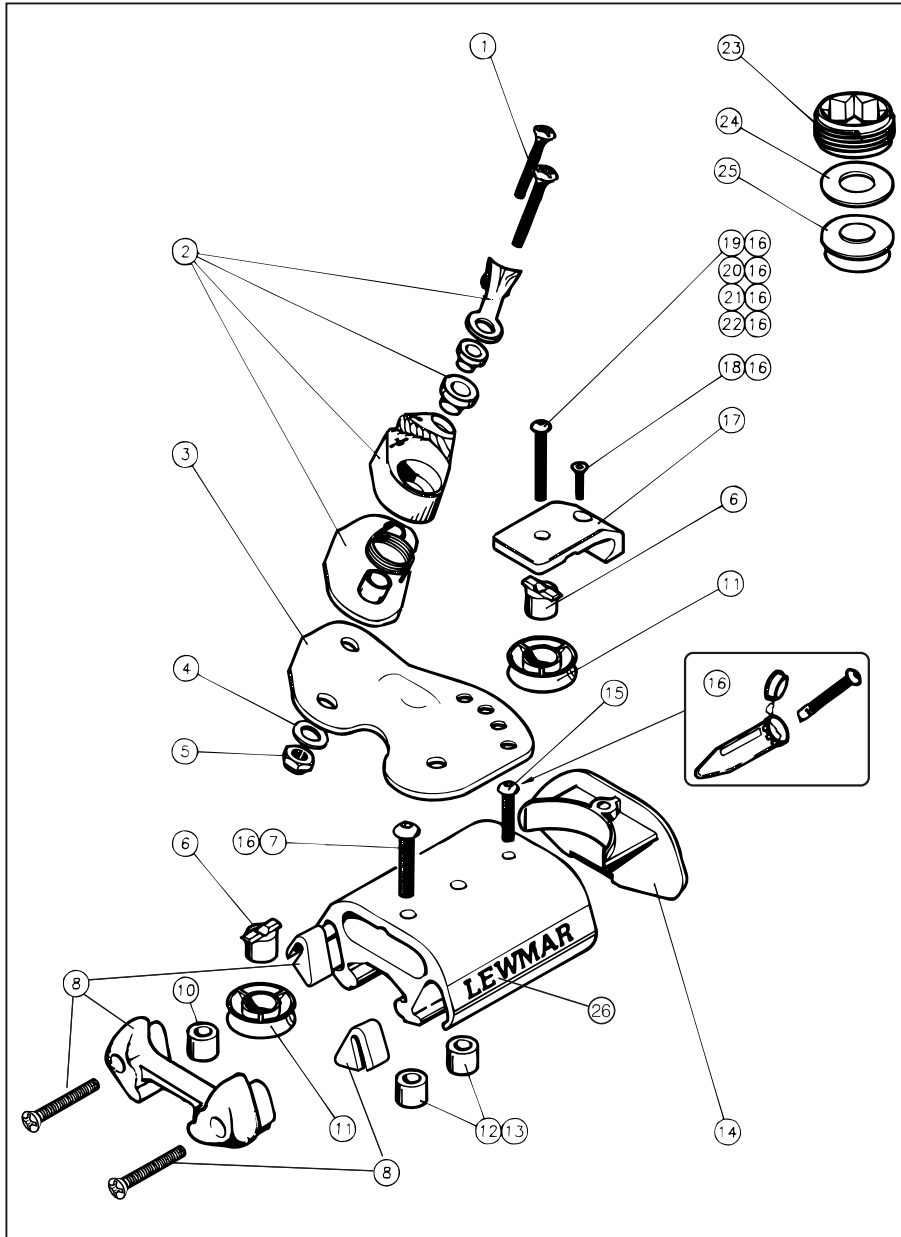

2. CARS

2.4 Size 1 End Stops

2. CARS

2.4 Size 1 End Stops

Item	Description	Part Number	Assembly Number
1	Pozi Screw	B0326-A4	
2	Cam Cleat Assembly		B2830/Assy.
3	Cam Plate (Pair)		29171020
4	Washer M5	B1210-A4	
5	Nyloc Nut M5	B1078	
6	Control Line Bearing	25000010	
7	Screw M6 x 30	B4206	
8	Rubber Buffer x 2 (Including Fixings)		29171046
10	Sleeve (for dead eye)	B4304	
11	Control Line Sheave	25000009	
12	Flat Track Insert	B4300	
13	Beam Track Insert	B4312	
14	End Stop Cover	25000014	
15	Screw M4 x 16	B4200	
16	Grease Vial	28000810	
17	Single Sheave Strap	25000001	
18	Screw M4 x 20 - Single Cam Car Ends	B4129	
19	Screw M6 x 30 - Single Car	B4206	
20	Screw M6 x 43 - Single Ends	B4211	
21	Screw M6 x 33 - Single Cam Car	B4207	
22	Screw M6 x 45 - Single Cam Ends	B4212	
23	Friction Stop Adjuster		
24	Washer		29171082
25	Friction Pad		
31	Lewmar Label	25000022	